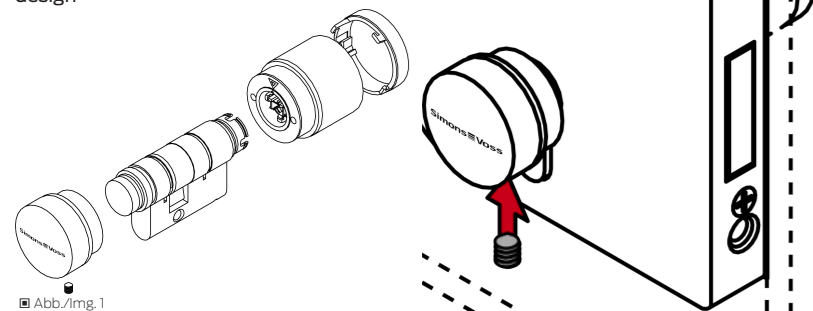

4. Structure of Glass Door Cylinder AX design