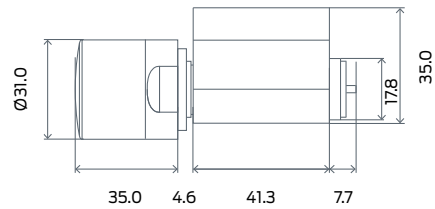

// **TECHNICAL DATA**

Profiles	<ul style="list-style-type: none"> ❖ Euro profile cylinders ❖ Scandinavian Oval cylinder ❖ Scandinavian Round cylinder 	Battery life	<ul style="list-style-type: none"> ❖ Up to 5 years on standby or 80,000 activations (WirelessOnline) ❖ Up to 5 years on standby or 50,000 activations (Virtual Card Network)
Basic length	30–30 mm (EU)	Temperature range	Operation: - 25 °C to +65 °C Storage: - 35 °C to +50 °C
Total length	Up to max. 140 mm (max. 90 mm on one side) Special lengths on request	Protection rating	IP54 (standard) IP66 (.WP)
Thumb-turns	<ul style="list-style-type: none"> ❖ Stainless steel design Diameter: 31 mm 	Accesses loggable offline	WO: up to 250 if locking device offline VCN: up to 1,000
Reader systems	<ul style="list-style-type: none"> ❖ Wireless online: MIFARE® Classic, MIFARE® DESFire®/EV1/EV2/EV3, UID (card serial number) as per ISO 14443 (e.g. MIFARE®, Legic® Advant, HID® SEOS) ❖ Virtual card network: MIFARE® Classic, MIFARE® DESFire®/EV1/EV2/EV3 	Number of media	Depends on system integrator
Operation types	Online: WirelessOnline (WO) Offline: Virtual Card Network (VCN)	Wireless network 868 MHz	Network-ready with integrated LockNode (WO)
Battery type	CR 2450, 3 V lithium Quantity: 2 x	Can be upgraded	Firmware upgradable
		Certificates	<ul style="list-style-type: none"> ❖ DIN 18252/EN 1303/EN 15684 ❖ SKG *** (for WirelessOnline version with reader on both sides)

// DIMENSIONS

DIGITAL EURO PROFILE
DOUBLE THUMB-TURN CYLINDER
SMART INTEGO – COMFORT

DIGITAL EURO PROFILE HALF CYLINDER –
SMART INTEGO

DIGITAL SCANDINAVIAN OVAL CYLINDER –
SMART INTEGO

DIGITAL SCANDINAVIAN ROUND CYLINDER –
SMART INTEGO

See price list for further variants, options and accessories.

Measurements indicated in mm