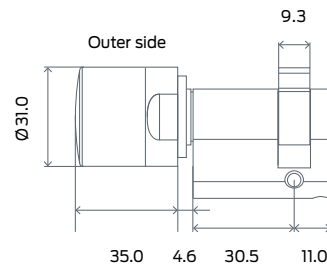

// **TECHNICAL DATA**

Profiles	<ul style="list-style-type: none"> ❖ Euro profile cylinders ❖ Scandinavian Oval cylinder ❖ Scandinavian Round cylinder 	Battery life	<ul style="list-style-type: none"> ❖ Up to 5 years on standby or 80,000 activations (WirelessOnline) ❖ Up to 5 years on standby or 50,000 activations (Virtual Card Network)
Basic length	30–30 mm (EU)	Temperature range	Operation: - 25 °C to +65 °C Storage: - 35 °C to +50 °C
Total length	Up to max. 140 mm (max. 90 mm on one side) Special lengths on request	Protection rating	IP54 (standard) IP66 (.WP)
Thumb-turns	<ul style="list-style-type: none"> ❖ Stainless steel design Diameter: 31 mm 	Accesses loggable offline	WO: up to 250 if locking device offline VCN: up to 1,000
Reader systems	<ul style="list-style-type: none"> ❖ Wireless online: MIFARE® Classic, MIFARE® DESFire®/EV1/EV2/EV3, UID (card serial number) as per ISO 14443 (e.g. MIFARE®, Legic® Advant, HID® SEOS) ❖ Virtual card network: MIFARE® Classic, MIFARE® DESFire®/EV1/EV2/EV3 	Number of media	Depends on system integrator
Operation types	Online: WirelessOnline (WO) Offline: Virtual Card Network (VCN)	Wireless network 868 MHz	Network-ready with integrated LockNode (WO)
Battery type	CR 2450, 3 V lithium Quantity: 2 x	Can be upgraded	Firmware upgradable
		Certificates	<ul style="list-style-type: none"> ❖ DIN 18252/EN 1303/EN 15684 ❖ SKG *** (for WirelessOnline version with reader on both sides)

// DIMENSIONS

DIGITAL EURO PROFILE
DOUBLE THUMB-TURN CYLINDER
SMART INTEGO – COMFORT

DIGITAL EURO PROFILE HALF CYLINDER –
SMART INTEGO

DIGITAL SCANDINAVIAN OVAL CYLINDER –
SMART INTEGO

DIGITAL SCANDINAVIAN ROUND CYLINDER –
SMART INTEGO

See price list for further variants, options and accessories.

Measurements indicated in mm