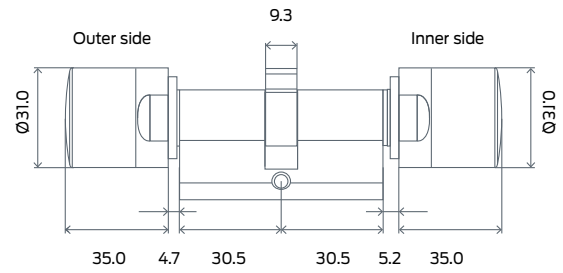

// **TECHNICAL DATA**

Profiles	<ul style="list-style-type: none"> ❖ Euro profile cylinders ❖ Scandinavian Oval cylinder ❖ Scandinavian Round cylinder 	Battery life	<ul style="list-style-type: none"> ❖ Up to 5 years on standby or 80,000 activations (WirelessOnline) ❖ Up to 5 years on standby or 50,000 activations (Virtual Card Network)
Basic length	30–30 mm (EU)	Temperature range	Operation: - 25 °C to +65 °C Storage: - 35 °C to +50 °C
Total length	Up to max. 140 mm (max. 90 mm on one side) Special lengths on request	Protection rating	IP54 (standard) IP66 (.WP)
Thumb-turns	<ul style="list-style-type: none"> ❖ Stainless steel design Diameter: 31 mm 	Accesses loggable offline	WO: up to 250 if locking device offline VCN: up to 1,000
Reader systems	<ul style="list-style-type: none"> ❖ Wireless online: MIFARE® Classic, MIFARE® DESFire®/EV1/EV2/EV3, UID (card serial number) as per ISO 14443 (e.g. MIFARE®, Legic® Advant, HID® SEOS) ❖ Virtual card network: MIFARE® Classic, MIFARE® DESFire®/EV1/EV2/EV3 	Number of media	Depends on system integrator
Operation types	Online: WirelessOnline (WO) Offline: Virtual Card Network (VCN)	Wireless network 868 MHz	Network-ready with integrated LockNode (WO)
Battery type	CR 2450, 3 V lithium Quantity: 2 x	Can be upgraded	Firmware upgradable
		Certificates	<ul style="list-style-type: none"> ❖ DIN 18252/EN 1303/EN 15684 ❖ SKG *** (for WirelessOnline version with reader on both sides)

// DIMENSIONS

DIGITAL EURO PROFILE
DOUBLE THUMB-TURN CYLINDER
SMART INTEGO – COMFORT

DIGITAL EURO PROFILE HALF CYLINDER –
SMART INTEGO

DIGITAL SCANDINAVIAN OVAL CYLINDER –
SMART INTEGO

DIGITAL SCANDINAVIAN ROUND CYLINDER –
SMART INTEGO

See price list for further variants, options and accessories.

Measurements indicated in mm