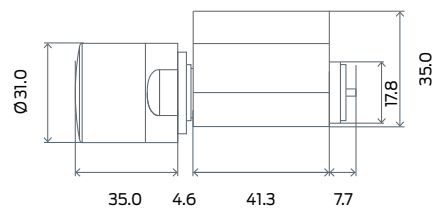

// **TECHNICAL DATA**

Profiles	<ul style="list-style-type: none"> ❖ Euro profile cylinders ❖ Scandinavian Oval cylinder ❖ Scandinavian Round cylinder 	Battery life	<ul style="list-style-type: none"> ❖ Up to 5 years on standby or 80,000 activations (WirelessOnline) ❖ Up to 5 years on standby or 50,000 activations (Virtual Card Network)
Basic length	30–30 mm (EU)	Temperature range	Operation: - 25 °C to +65 °C Storage: - 35 °C to +50 °C
Total length	Up to max. 140 mm (max. 90 mm on one side) Special lengths on request	Protection rating	IP54 (standard) IP66 (.WP)
Thumb-turns	<ul style="list-style-type: none"> ❖ Stainless steel design Diameter: 31 mm 	Accesses loggable offline	WO: up to 250 if locking device offline VCN: up to 1,000
Reader systems	<ul style="list-style-type: none"> ❖ Wireless online: MIFARE® Classic, MIFARE® DESFire®/EV1/EV2/EV3, UID (card serial number) as per ISO 14443 (e.g. MIFARE®, Legic® Advant, HID® SEOS) ❖ Virtual card network: MIFARE® Classic, MIFARE® DESFire®/EV1/EV2/EV3 	Number of media	Depends on system integrator
Operation types	Online: WirelessOnline (WO) Offline: Virtual Card Network (VCN)	Wireless network 868 MHz	Network-ready with integrated LockNode (WO)
Battery type	CR 2450, 3 V lithium Quantity: 2 x	Can be upgraded	Firmware upgradable
		Certificates	<ul style="list-style-type: none"> ❖ DIN 18252/EN 1303/EN 15684 ❖ SKG *** (for WirelessOnline version with reader on both sides)

// DIMENSIONS

DIGITAL EURO PROFILE
DOUBLE THUMB-TURN CYLINDER
SMART INTEGO – COMFORT

DIGITAL EURO PROFILE HALF CYLINDER –
SMART INTEGO

DIGITAL SCANDINAVIAN OVAL CYLINDER –
SMART INTEGO

DIGITAL SCANDINAVIAN ROUND CYLINDER –
SMART INTEGO

See price list for further variants, options and accessories.

Measurements indicated in mm